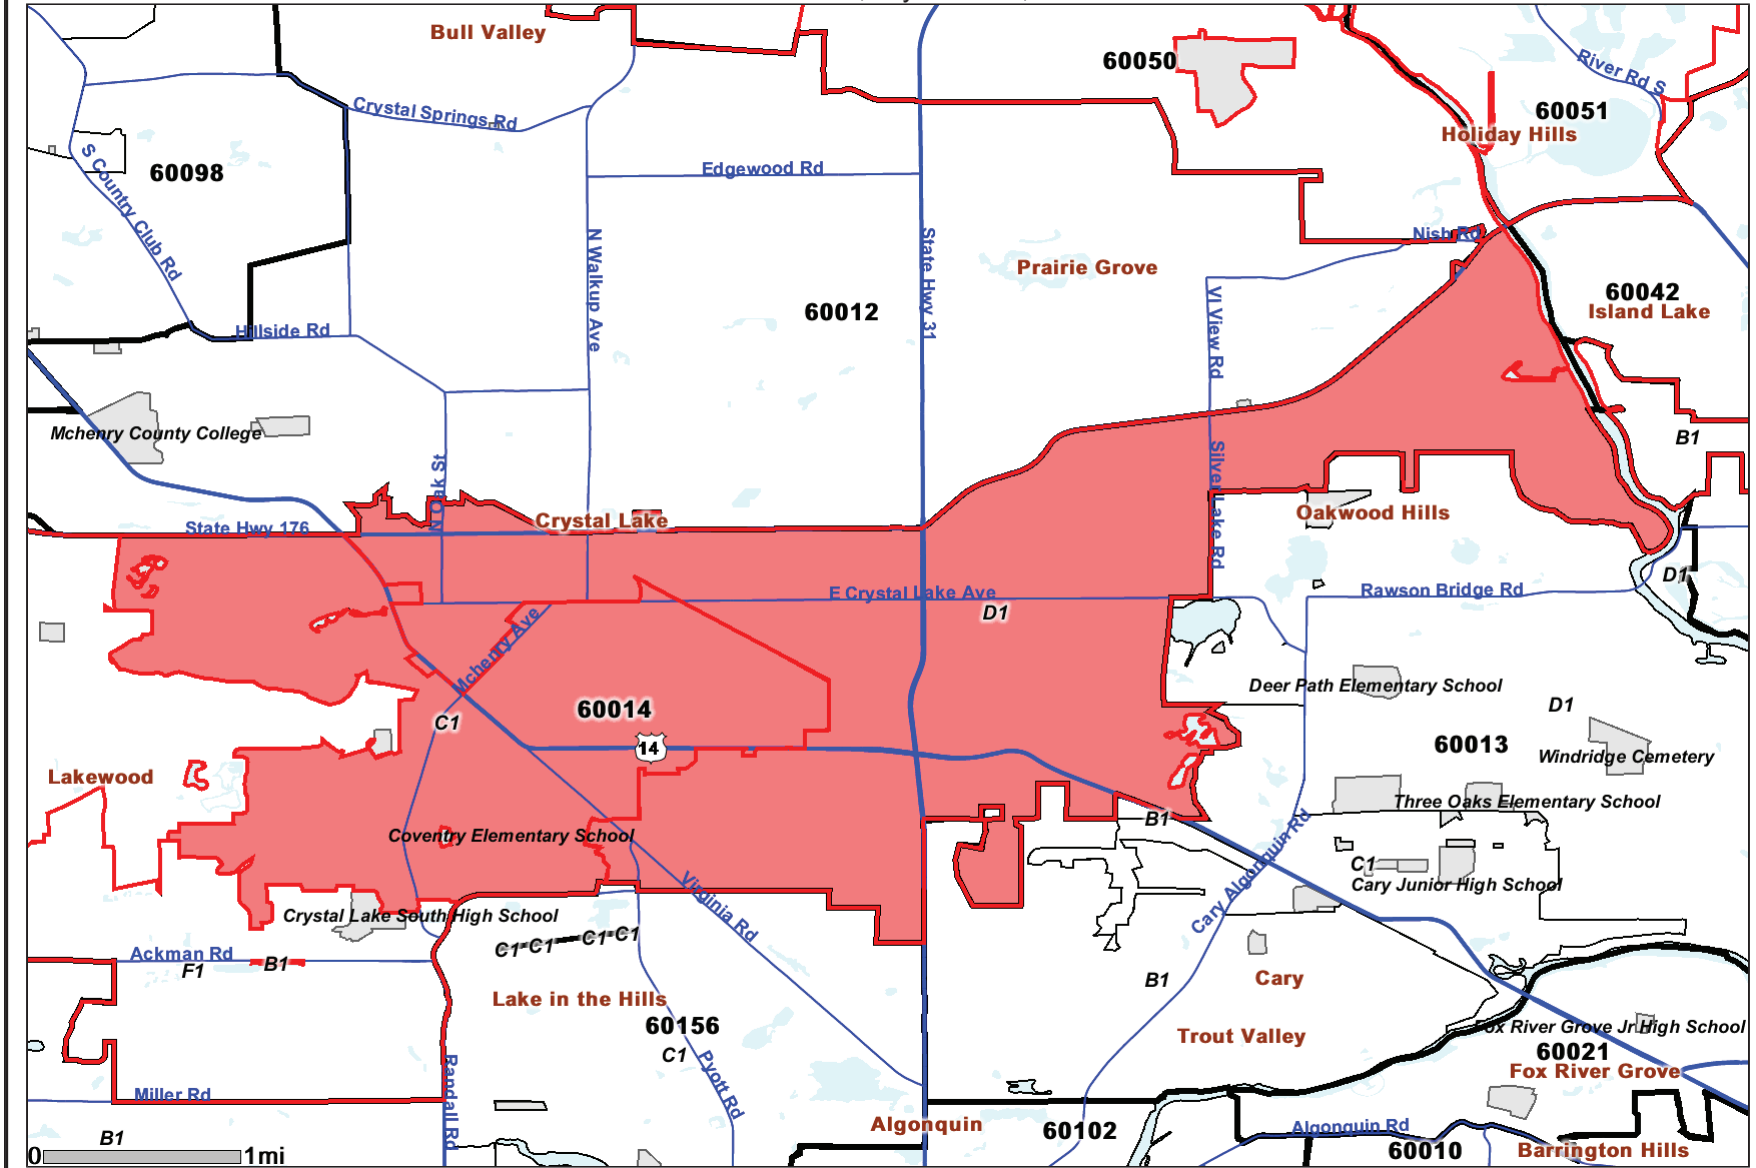

MR. Coupon 2010 FINAL PROFILE

522 - 60014, Crystal Lake, IL

Portions ©1984-2010 Tele Atlas and Valassis, Rel. 03/2010