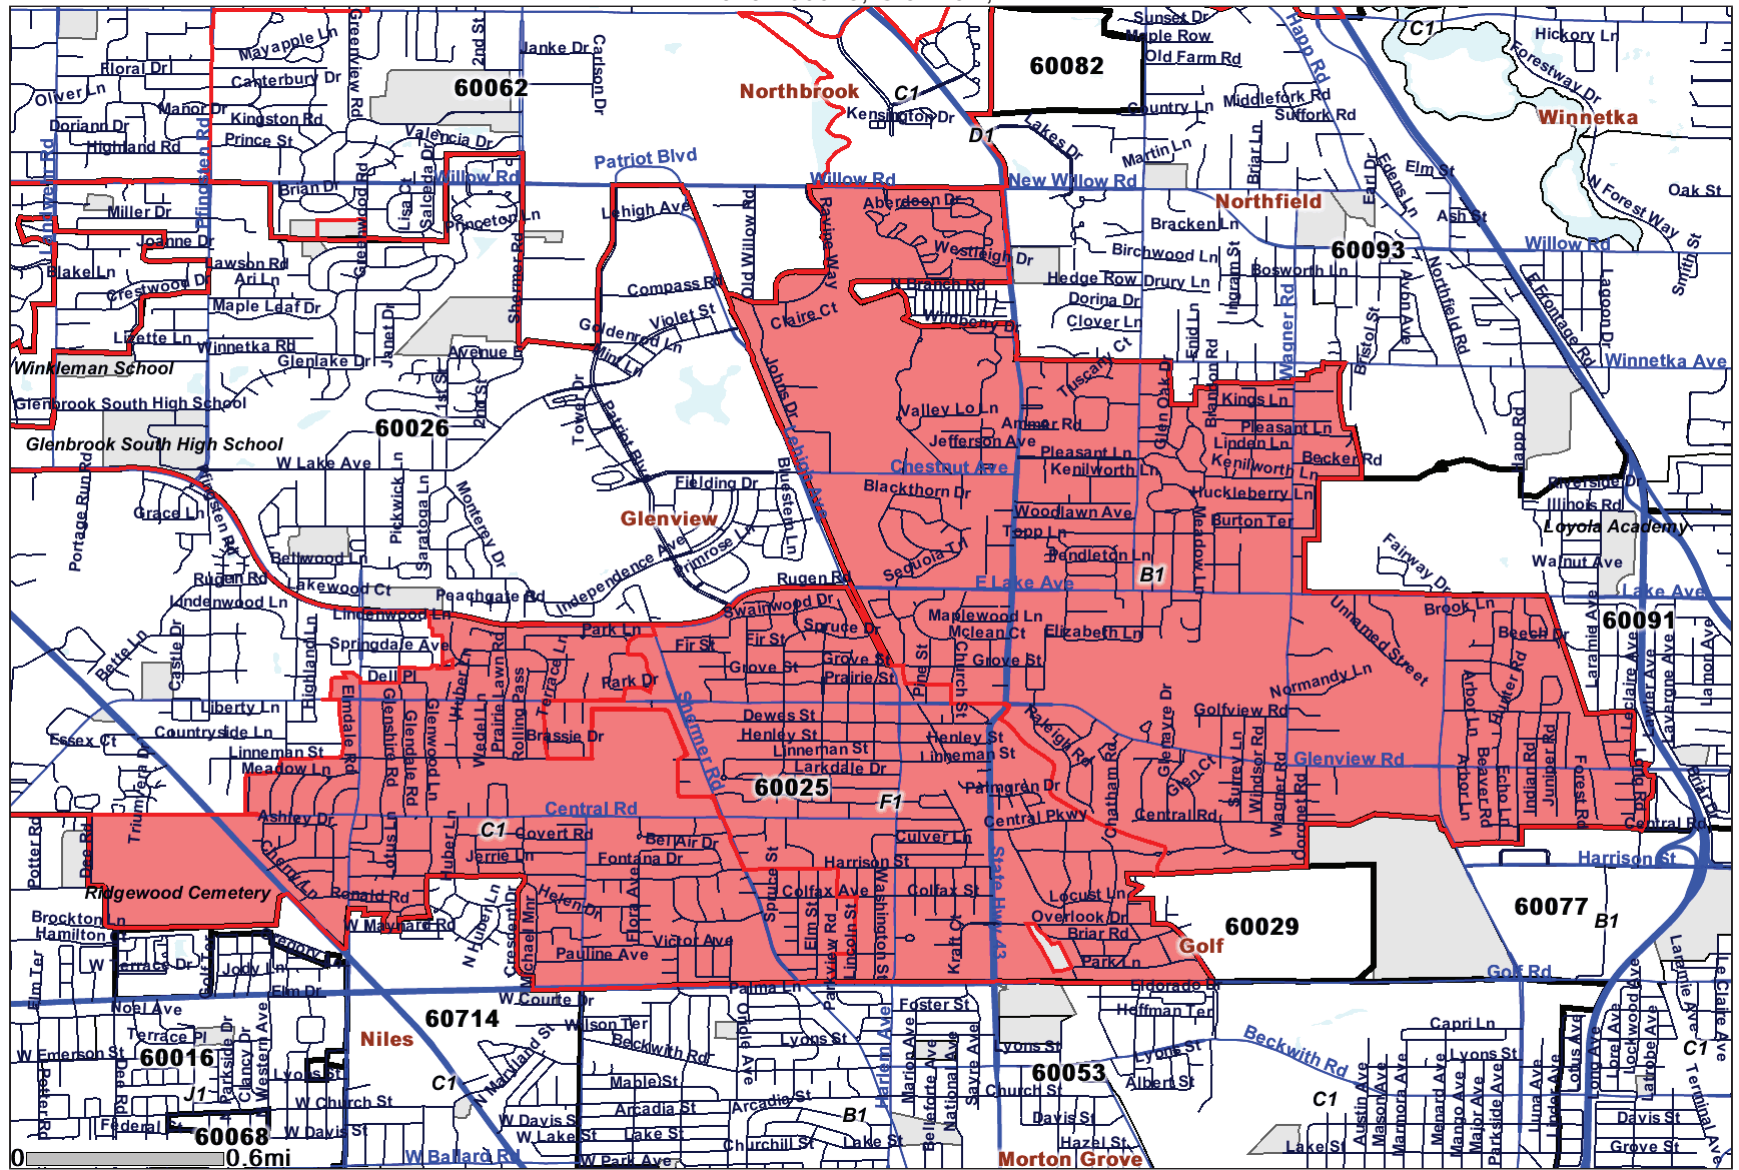

MR. Coupon 2010 FINAL PROFILE

518 - 60025, Glenview, IL

Portions ©1984-2010 Tele Atlas and Valassis, Rel. 03/2010

6/30/10