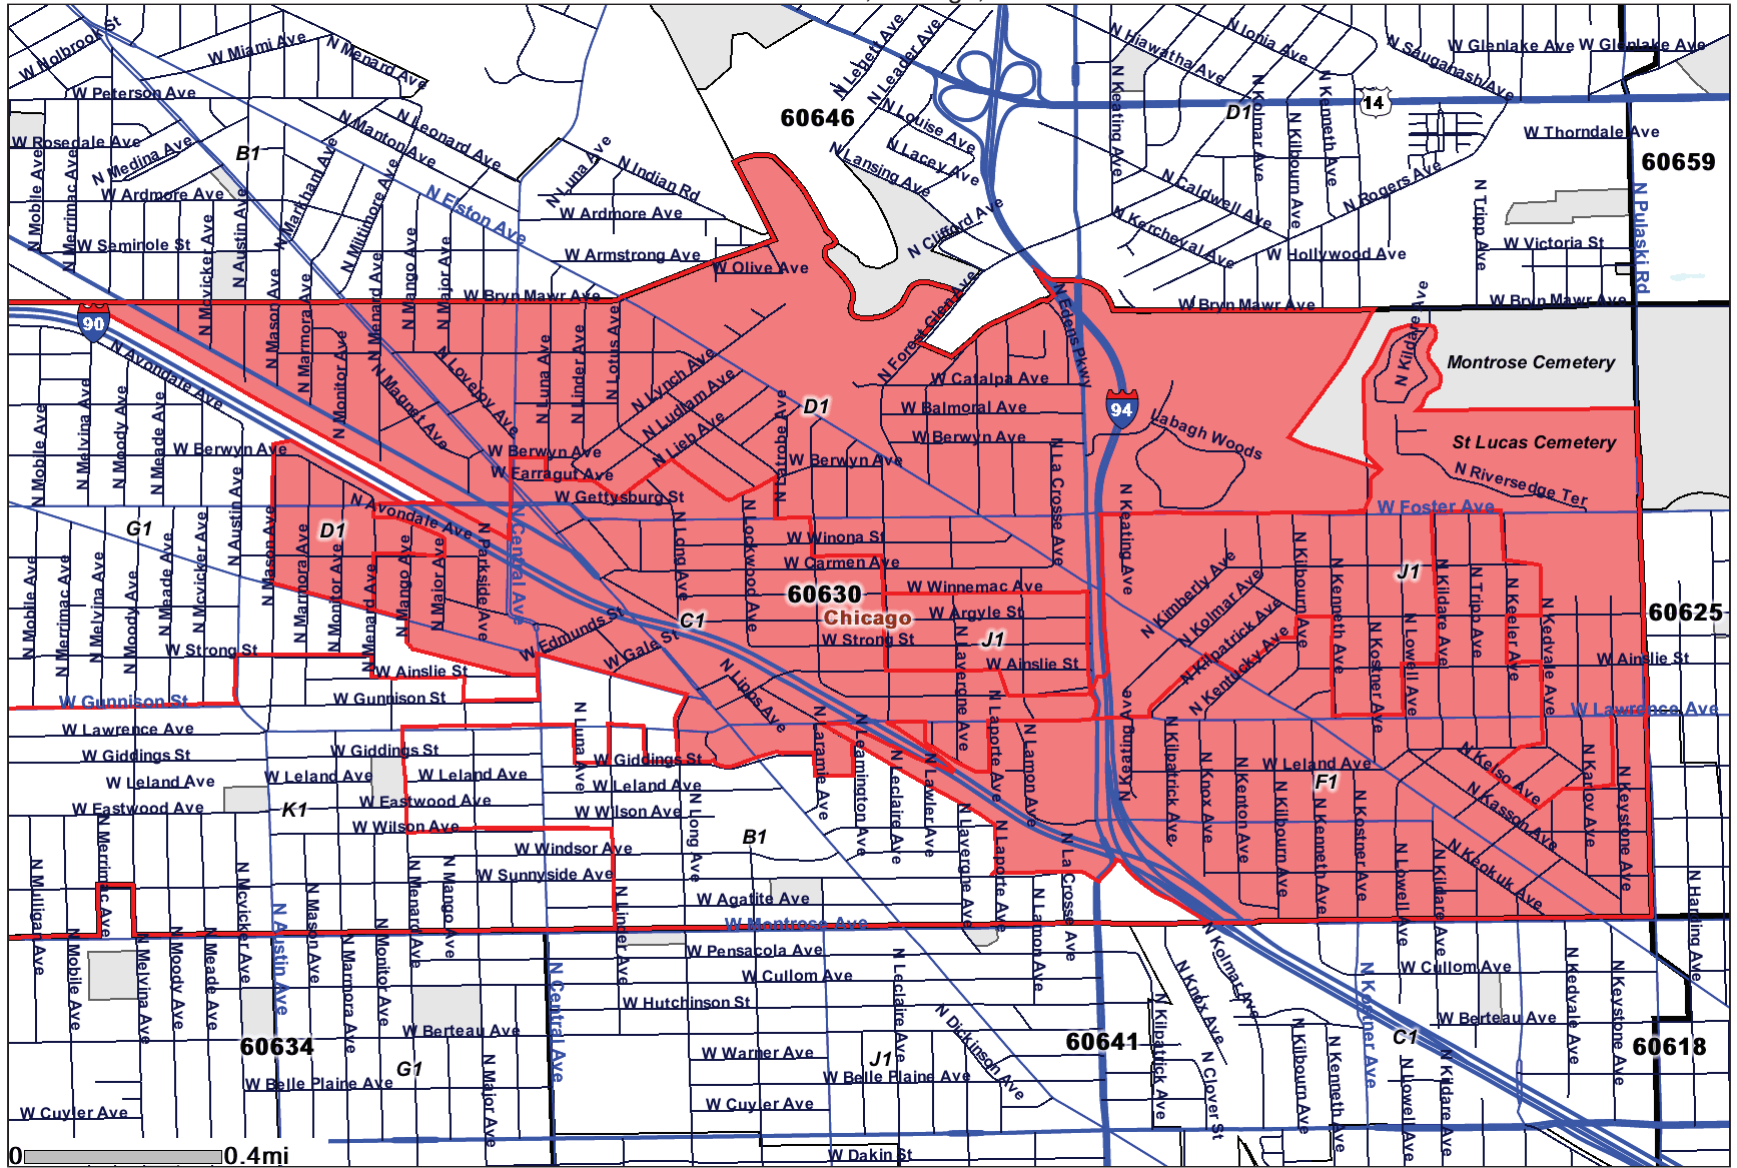

MR. Coupon 2010 FINAL PROFILE

638 - 60630, Chicago, IL

Portions ©1984-2010 Tele Atlas and Valassis, Rel. 03/2010

7/1/10