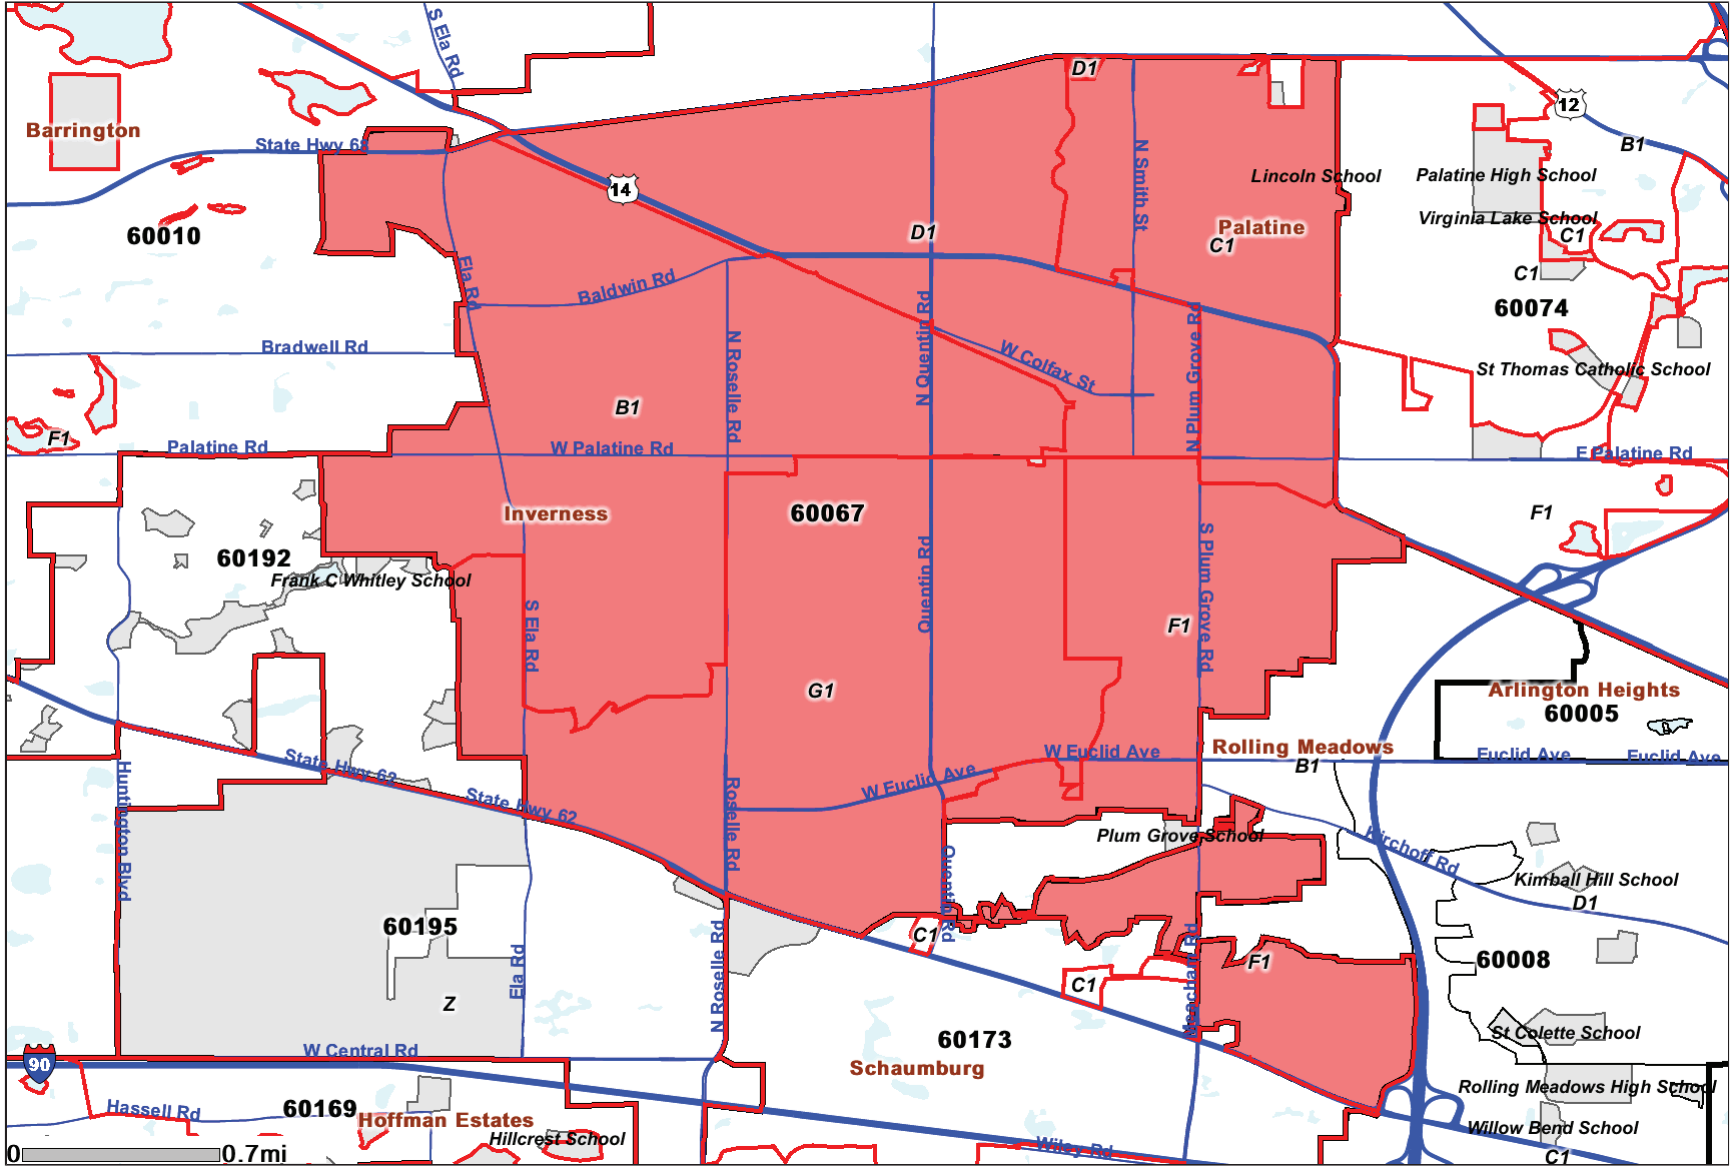

# MR. Coupon 2010 FINAL PROFILE

503 - , Palatine, IL, 60067

Portions ©1984-2010 Tele Atlas and Valassis, Rel. 03/2010